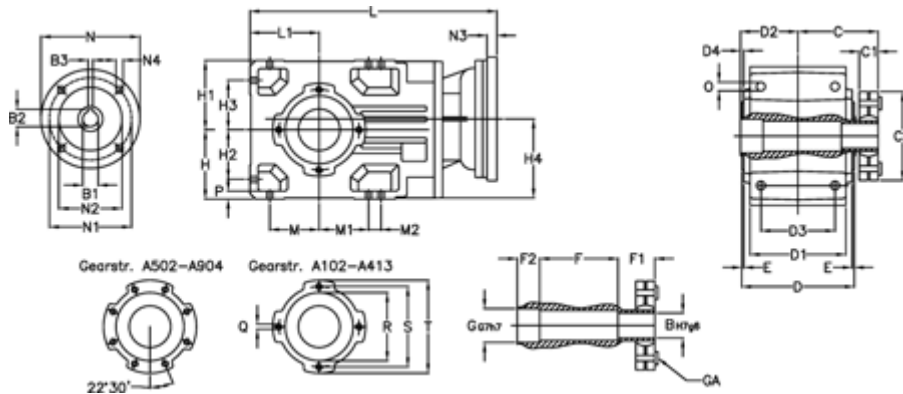

Article number: 29600201625230
 Description: Bevel helical gearbox
 A202US-16,2-P80B5

Measures

B = 30	D1 = 110	F2 = 36	L = 325.5	N3 = -
B1 = 19	D2 = 60	G = 32	L1 = 80	N4 = M10x12
B2 = 21.8	D3 = 90	GA = 14,5 NM	M = 60.0	O = 9.5
B3 = 6	d4 = 4.5	H = 80	M1 = 60.0	P = 9
C = 89.5	Description = A202US-xx-P80 B5	H1 = 80	M2 = -	Q = M8x15
C1 = 23	E = 3.0	H2 = 60.0	N = 200	R = 95
C2 = 72.0	F = 77.5	H3 = 60.0	N1 = 165	S = 115
D = 136	F1 = 36.0	H4 = 93.0	N2 = 130	T = 140